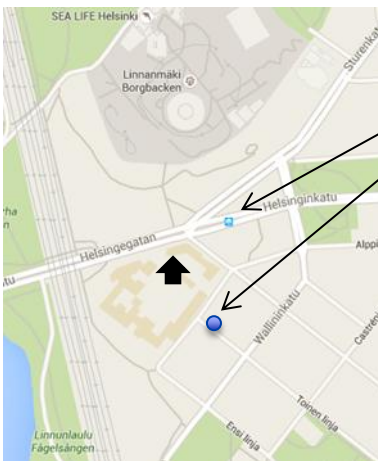

## VANTAA DETOXIFICATION UNIT

Alppikatu 2 F, Elim-talo, 1st floor  
00530 Helsinki  
tel. 09 8393 5521

Helsinki Deaconess Institute's block is located next to Linnanmäki amusement park.

### How to get there

Streetcar number 8

Bus number 23 at Pasila station (Pasilansilta) and Rautatietori (Platform 2)

About 800 meters from Hakaniemi subway station by foot

Entrance through Helsinginkatu or Alppikatu.

Map of the block (entrances to the block and F-talo are marked with arrows):